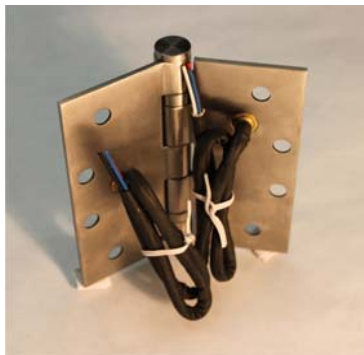

Tychi Systems, Inc.

3 Brook Road Unit 10, Salem, NH 03079 U.S.A. Tel: 603-898-9244 Email: info@tychisystems.com http://www.TychiSystems.com

Availability chart for electric Hinge **4.5" x 4" x 3mm** Stainless steel

	28awg	24awg	20awg
2 wire	✓ PN: HwHg-4540-28ga2	✓ PN: HwHg-4540-24ga2	✓ PN: HwHg-4540-20ga2
4 wire	✓ PN: HwHg-4540-28ga4	✓ PN: HwHg-4540-24ga4	✓ PN: HwHg-4540-20ga4
6 wire	✓ PN: HwHg-4540-28ga6	✓ PN: HwHg-4540-24ga6	✓ PN: HwHg-4540-20ga6
8 wire	✓ PN: HwHg-4540-28ga8	two 24 awg; six 28 awg PN: HwHg-4540-2428ga8	
10 wire	✓ PN: HwHg-4540-28ga10		

We have a large selection of Architectural grade stainless steel (630 finish) electric hinge. Choose from 2 to 8 wires and combination of 28 gauge to 20 gauge wires. All electric hinges are with 12" Teflon coated wire on both sides. Custom built electric hinge are available upon request.

HwHinge 4540

Electric Hinge 4.5" x 4.0" x 3mm Price Chart		MSRP	1-9	10-50	51-100
HwHg-4540-28ga2	4.5" x 4.0" x 3mm stainless steel hinge with two 28; 24; or 20 gauge power wires	$64	$30	$14	$14
HwHg-4540-24ga2		$65	$31	$18	$17
HwHg-4540-20ga2		$66	$32	$23	$22
HwHg-4540-28ga4	4.5" x 4.0" x 3mm stainless steel hinge with four 28; 24; or 20 gauge power wires	$74	$38	$22	$21
HwHg-4540-24ga4		$75	$39	$22.50	$21.50
HwHg-4540-20ga4		$76	$42	$24	$23
HwHg-4540-28ga6	4.5" x 4.0" x 3mm stainless steel hinge with Six 28; 24; or 20 gauge power wires	$79	$45	$23	$22
HwHg-4540-2428ga6		$80	$47	$24	$22.50
HwHg-4540-20ga6		$81	$49	$25	$24
HwHg-4540-28ga8	4.5" x 4.0" x 3mm stainless steel hinge with eight 28 or 24 gauge power wires	$89	$50	$27	$25
HwHg-4540-2428ga8		$90	$52	$35	$30
HwHg-4540-28ga10	4.5" x 4.0" x 3mm stainless steel hinge with ten 28 gauge power wires	$99	$65	$35	$33