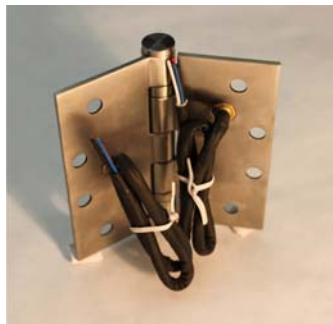

Tychi Systems, Inc.

3 Brook Road Unit 10, Salem, NH 03079 U.S.A. Tel: 603-898-9244 Email: info@tychisystems.com http://www.TychiSystems.com

Availability chart for electric Hinge **5.0" x 4.5" x 3mm** Stainless steel

	28awg	24awg	20awg
2 wire	✓ PN: HwHg-5045-28ga2	✓ PN: HwHg-5045-24ga2	✓ PN: HwHg-5045-20ga2
4 wire	✓ PN: HwHg-5045-28ga4	✓ PN: HwHg-5045-24ga4	✓ PN: HwHg-5045-20ga4
6 wire	✓ PN: HwHg-5045-28ga6	two 24 awg; four 28 awg PN: HwHg-5045-2428ga6	two 20 awg; four 28 awg PN: HwHg-5045-2028ga6
8 wire	✓ PN: HwHg-5045-28ga8	two 24 awg; six 28 awg PN: HwHg-5045-2428ga8	
10 wire	✓ PN: HwHg-4545-28ga10		

We have a large selection of Architectural grade stainless steel (630 finish) electric hinge. Choose from 2 to 8 wires and combination of 28 gauge to 20 gauge wires. All electric hinges are with 12" Teflon coated wire on both sides. Custom built electric hinge are available upon request.

HwHinge 5045

Electric Hinge 5.0" x 4.5" x 3mm Price Chart

		MSRP	1-9	10-50	51-100	
	HwHg-5045-28ga2	5.0" x 4.5" x 3mm stainless steel hinge with two 28; 24; or 20 gauge power wires	$69	$35	$23	$22
	HwHg-5045-24ga2		$70	$36	$24	$23
	HwHg-5045-20ga2		$71	$37	$25	$24
	HwHg-5045-28ga4	5.0" x 4.5" x 3mm stainless steel hinge with four 28; 24; or 20 gauge power wires	$79	$39	$24	$23
	HwHg-5045-24ga4		$80	$40	$25	$24
	HwHg-5045-20ga4		$81	$41	$26	$25
	HwHg-5045-28ga6	5.0" x 4.5" x 3mm stainless steel hinge with Six 28; 24; or 20 gauge power wires	$82	$43	$25	$24
	HwHg-5045-2428ga6		$83	$49	$27	$27
	HwHg-5045-2028ga6		$85	$50	$29	$28
	HwHg-5045-28ga8	5.0" x 4.5" x 3mm stainless steel hinge with eight 28 or 24 gauge power wires	$89	$52	$30	$28
	HwHg-5045-2428ga8		$95	$55	$37	$33
	HwHg-5045-28ga10	5.0" x 4.5" x 3mm stainless steel hinge with ten 28 gauge power wires	$105	$65	$40	$38